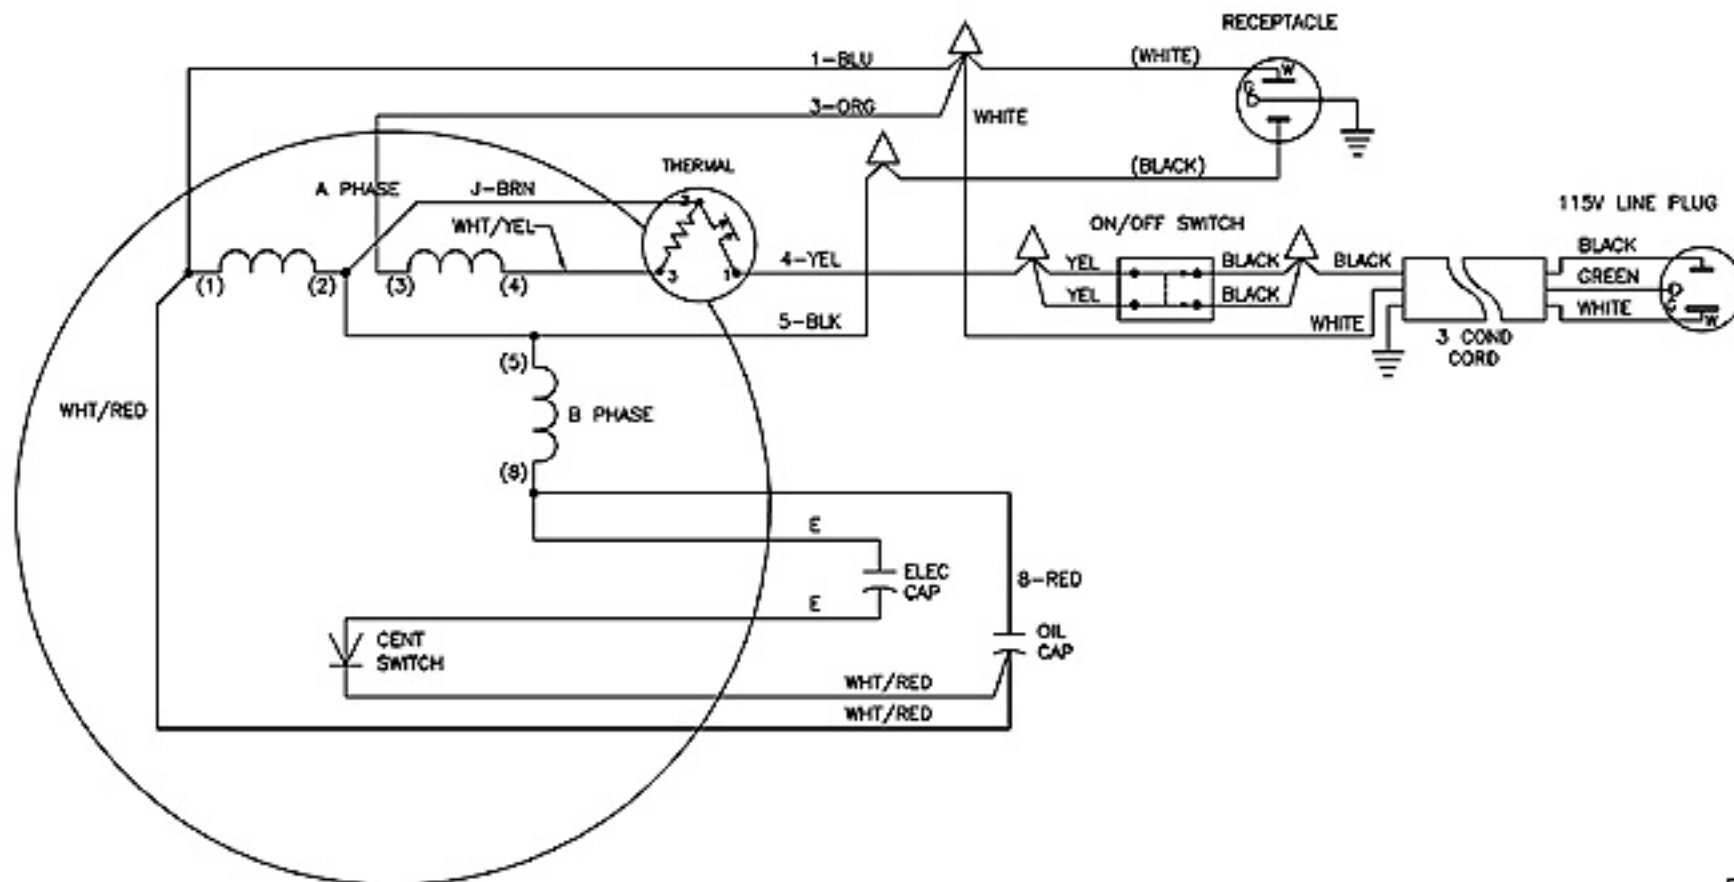

CD0815B04

NOTES:

1. CONNECTIONS ARE SHOWN FOR CCW ROTATION FACING END OPPOSITE SHAFT EXTENSION (STD). FOR CW ROTATION, INTERCHANGE (5) AND (8) INTERNALLY.
2. MULTIPLE CAPACITORS ARE CONNECTED IN PARALLEL UNLESS OTHERWISE SPECIFIED.

BALDOR • DODGE • RELIANCE

TYPE LC, SV, FIX, THERMAL, LVC OF DV, SW&CD&PLG, 115V RECEPT

SH 1 of 1

CD0815B04